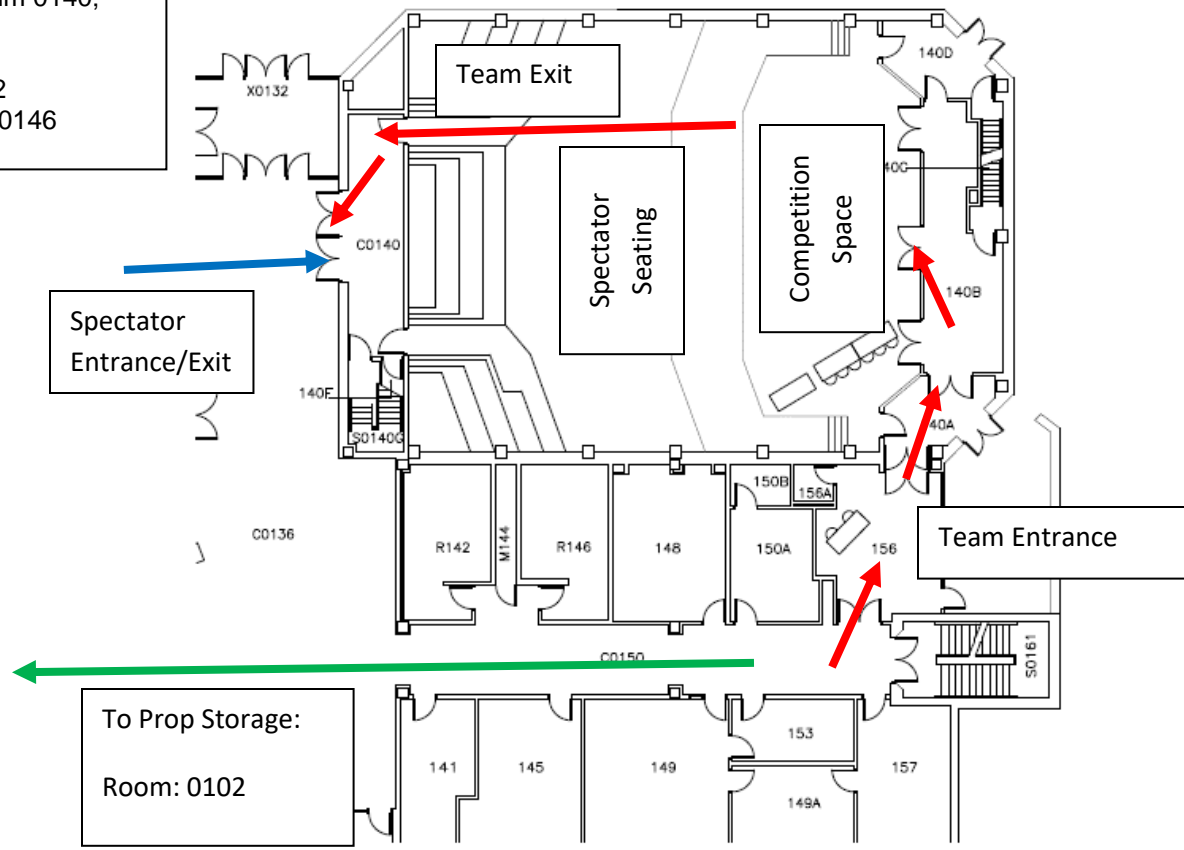

Division 2 –
 Competition: Music Auditorium 0140;
 check in 0156
 Judges' Lounge: 0002
 Storage and Assembly: 0102
 Changing Rooms: R0142, R0146

PROBLEM 5: Rocking World Tour

MUSIC BUILDING
 2018 ODYSSEY OF THE MIND WORLD FINALS
 IOWA STATE UNIVERSITY
 AMES, IOWA
 SCALE 1"=16'

FIRST FLOOR PLAN