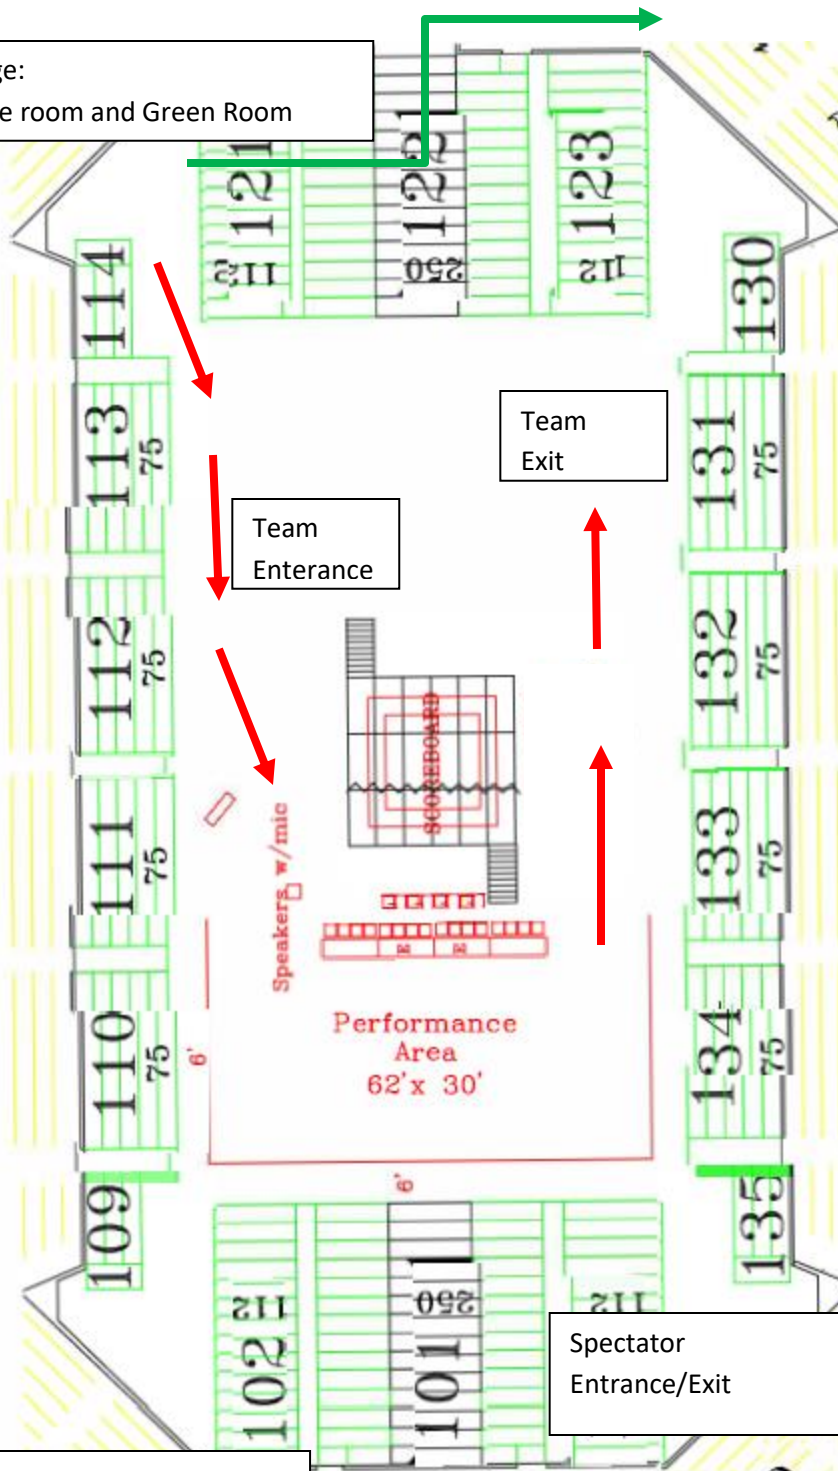

Hilton Coliseum

E

To Prop Storage:
Up 1 level- Blue room and Green Room

N

S

Team
Exit

Team
Entrance

Spectator
Entrance/Exit

W

Problem 1: Vehicle Drive in Movie
Division 3 & 4
Hilton Coliseum
Competition: Main Arena Floor, west end
Judges' Lounge: Women's Locker Room
Storage and Assembly: Blue/Green Room
Changing Rooms: (M) Hilton 0285; (F) 0271
Scorers: NW side on Main Floor