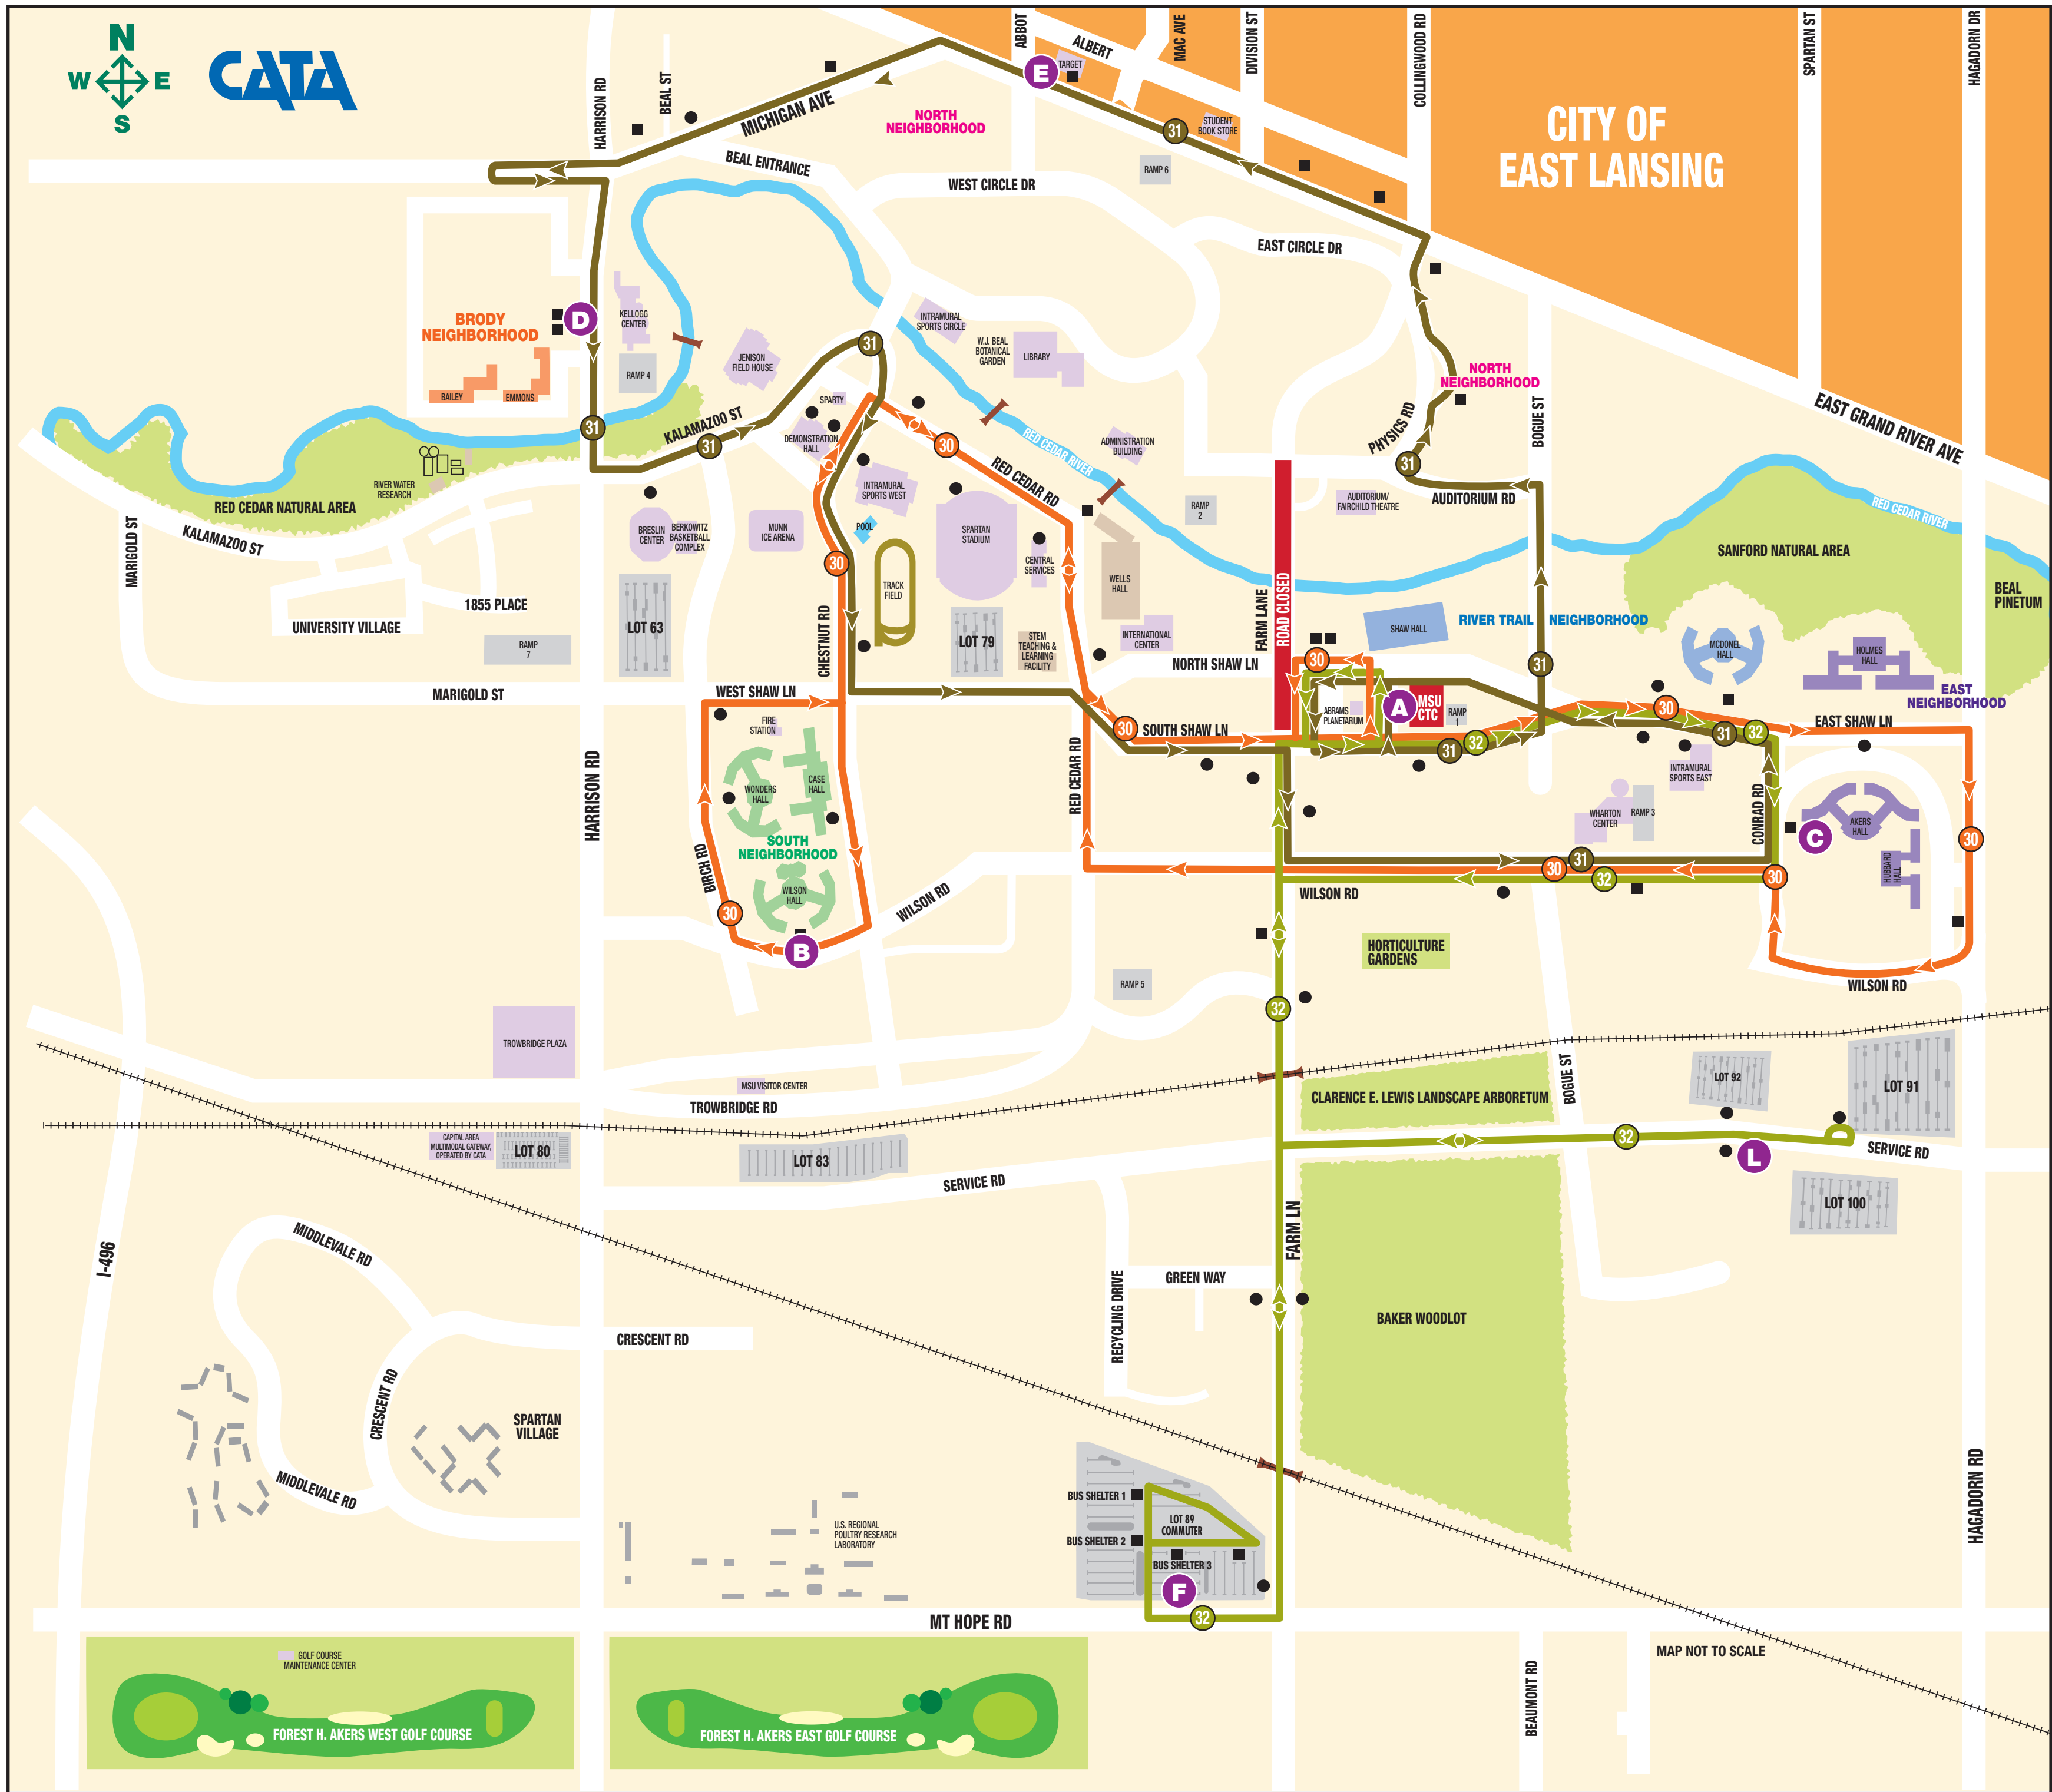

CATA Routes Serving Odyssey of the Mind Competition on MSU's Campus May 23 - 27, 2023

Routes 30, 31 & 32 are fare-free.

Campus Boarding Centers

Shaw & Farm Boarding Area – An outdoor site on the corner of Shaw and Farm Lane.

Brody Neighborhood Boarding Area – An outdoor site on Harrison.

East Neighborhood Boarding Area – An outdoor site at Conrad Road and E. Shaw Lane.

All buses are equipped with wheelchair ramps or lifts.

Route 30 South & East Neighborhoods THURSDAY – FRIDAY 7 a.m. - 10:31 p.m. TUESDAY, WEDNESDAY & SATURDAY 7 a.m. - 1:16 a.m.

OUTBOUND			INBOUND		
East Neighborhood	MSU-CTC/Ramp 1	Wilson Hall	Wilson Hall	MSU-CTC/Ramp 1	East Neighborhood
#4536	#5953	#4079	#4079	#5954	#4536
DEPARTS	DEPARTS	ARRIVES	DEPARTS	DEPARTS	ARRIVES
7:00	7:04	7:10	7:00	7:13	7:17
7:10	7:14	7:20	7:20	7:33	7:37
7:20	7:24	7:30	7:30	7:43	7:47
7:30	7:34	7:40	7:40	7:53	7:57
Buses continue to depart C as follows: 7:30 a.m. - 6 p.m., every 10 min; 6 p.m. - 6:35 p.m., every 20 min					
6:35	6:39	6:45	6:57	7:01	
6:50	6:54	7:00	7:00	7:12	7:16
7:05	7:09	7:15	7:15	7:27	7:31
7:20	7:24	7:30	7:30	7:42	7:46
7:35	7:39	7:45	7:45	7:57	8:01
7:50	7:54	8:00	8:00	8:12	8:16
8:05	8:09	8:15	8:15	8:27	8:31
8:20	8:24	8:30	8:30	8:42	8:46
8:35	8:39	8:45	8:45	8:57	9:01
8:50	8:54	9:00	9:00	9:12	9:16
9:05	9:09	9:15	9:15	9:27	9:31
9:20	9:24	9:30	9:30	9:42	9:46
9:35	9:39	9:45	9:45	9:57	10:01
9:50	9:54	10:00	10:00	10:12	10:16
10:05	10:09	10:15	10:15	10:27	10:31
Tuesday, Wednesday & Saturday Night Only					
10:20	10:24	10:30	10:30	10:42	10:46
10:35	10:39	10:45	10:45	10:57	11:01
10:50	10:54	11:00	11:00	11:12	11:16
11:05	11:09	11:15	11:15	11:27	11:31
11:20	11:24	11:30	11:30	11:42	11:46
11:35	11:39	11:45	11:45	11:57	12:01
11:50	11:54	12:00	12:00	12:12	12:16
12:05	12:09	12:15	12:15	12:27	12:31
12:20	12:24	12:30	12:30	12:42	12:46
12:35	12:39	12:45	12:45	12:57	1:01
12:50	12:54	1:00	1:00	1:12	1:16

Route 31 Brody & East Neighborhoods THURSDAY – FRIDAY 7 a.m. - 10:30 p.m. TUESDAY, WEDNESDAY & SATURDAY 7 a.m. - 1:15 a.m.